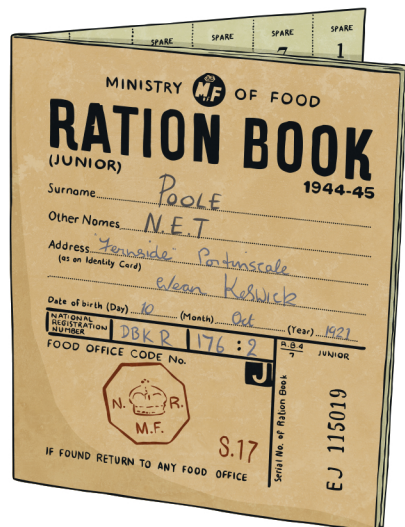

twinkl.co.uk

The Allies were officially named as the
United Nations in 1942.

twinkl.co.uk

Over 3.5 million people were evacuated from the biggest cities during the war.

twinkl.co.uk

Children that were evacuated had to wear an identity label and take their gas mask, ration book, identity card and own food for the journey. Most children also took a suitcase containing clothes and personal items.

twinkl.co.uk

Wartime food rationing began in January 1940 and lasted until 1954, which was actually nine years after the war had ended.

twinkl.co.uk

During the war, to free the men for fighting, women were employed to do a wide range of jobs that were previously only done by men.