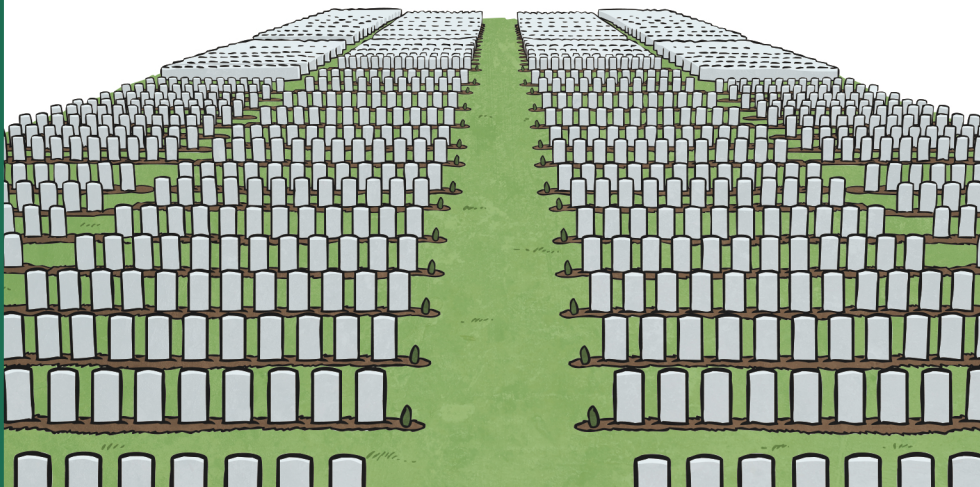

The holocaust describes the killing of over six million Jews and other people before and during World War II. These killings were organised by the German Nazi party and directed by the party leader, Adolf Hitler.

twinkl.co.uk

During World War II, many Jews were sent to concentration camps where they were forced to work like slaves. Others were sent to death camps where they were killed in gas chambers.

twinkl.co.uk

During World War II, around fifty million people lost their lives.

twinkl.co.uk

VE (Victory in Europe) Day is celebrated on the 8th May each year. This marks the day that Germany surrendered in 1945. Following Japan's surrender, World War II officially ended on 2nd September, 1945.

twinkl.co.uk