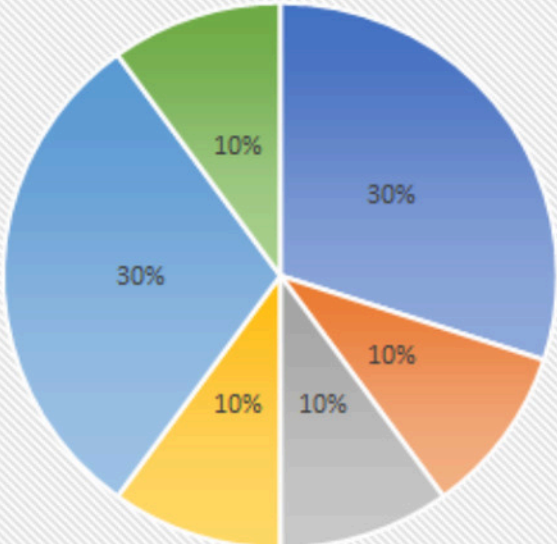

### KS4 Leaver Destination 2021-22

- Knowsley Community College
- Merseyside Career Development Trust
- LIPA
- Greenbank College
- Hugh Baird College
- Myerscough College